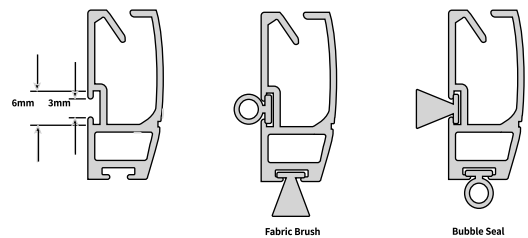

D30 Silent Rail

The D30 silent rail is designed to be added to the bottom of the blinds to reduce the noise created by movement, commonly caused by heating and cooling systems when bumping against window frames. Back and front slots allow for allocation of the interchangeable bubble seal or fabric brush.